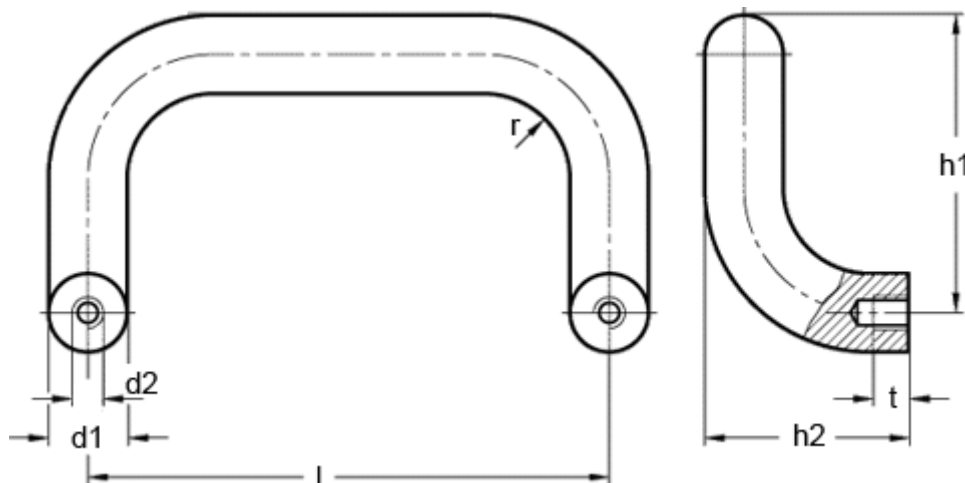

Article number: 20168363

Description: E+G Cabinet U-handle GN 426.1-AL-20-200-SW

Measures

$d1$	= 20
$d2$	= M8
$h1$	= 105
$h2$	= 68
l	= 200
r	= 22
t min	= 15